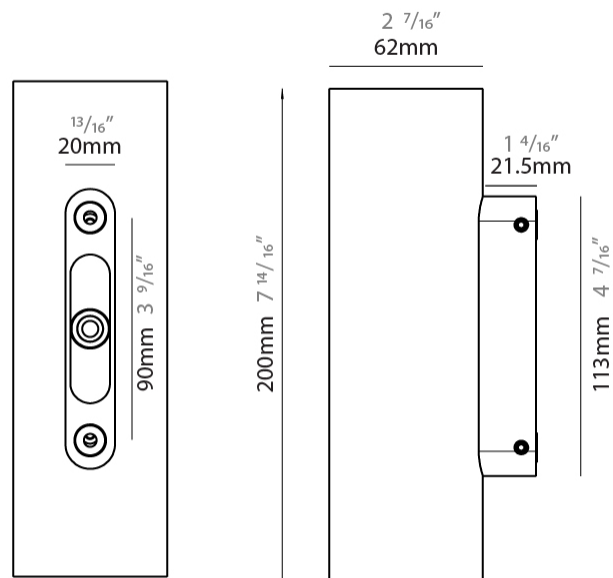

1. To build a product code in our configurator select the specify button on the base model # product page
2. To build a manual product code on this datasheet choose from the options listed below in blue font and add the suffix to the base model #

GENERAL

Series: Tracer
Subseries: Tracer 60
Brand: Unonovesette
Division: Exterior
Mounting Type: Surface
Mounting Location: Wall
Subcategory: Wall Effect

PHYSICAL

Shape: Cylinder
Diameter (mm): 62
Diameter (in): 2 7/16
Height (mm): 200
Depth (mm): 83.5
Height (in): 7 7/8
Depth (in): 3 3/16
Light Distribution: Direct / Indirect
Weight (kg): 1.35
Weight (lbs): 2.98
Diffuser: Extra clear tempered glass 2mm
Fixture Finish: WHI / BLK / ASB
Fixture Material: Brass
Cable Details: 350mm NS20N PCP 2x0.5 mm2

ELECTRICAL

Lamp Type: LED
Input Wattage (W): 12.5
Total Output Wattage (W): 10
Dimming: Non-Dimming / Phase Dimming (120Vac only) / 0-10V Dimming
Driver Included: No
Driver Location: Remote
Driver Type: Constant Voltage - 120 / 277
Driver Class: Class 2
Input Voltage (V): 120 - 277
Output Voltage (V): 24

LED

Color Temperature (°K): 2700 / 3000 / 4000
Max. Delivered Lumen (lm): 1030 (3000K)
CRI: >90 CRI
Lamp Life (hrs): 100000
Upon Request: Dim to Warm

OPTICAL

Optic®: 1010 / 1030 / 1050 / 101045 / 3030 / 3050 / 301045 / 5050 / 501045 / 10451045

RATINGS AND CERTIFICATIONS

Certified By: Certified for North American Standards
IP rating: IP66
IK Rating: IK08