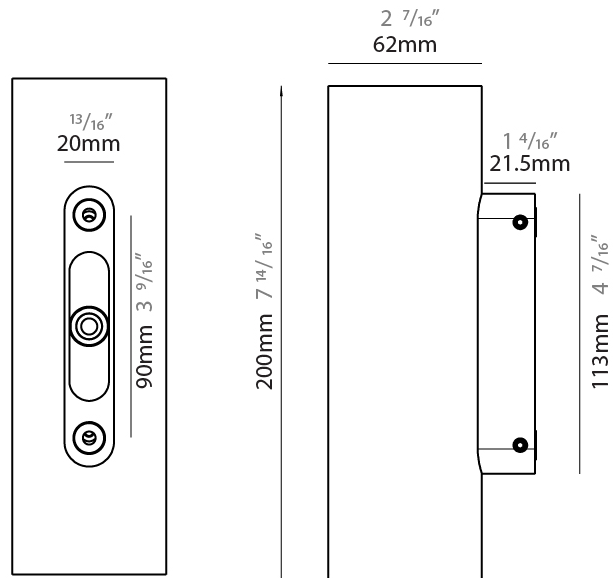

1. To build a product code in our configurator select the specify button on the base model # product page
2. To build a manual product code on this datasheet choose from the options listed below in blue font and add the suffix to the base model #

GENERAL

Series: Tracer
Subseries: Tracer 60
Brand: Unonovesette
Division: Exterior
Mounting Type: Surface
Mounting Location: Wall
Subcategory: Wall Effect

PHYSICAL

Shape: Cylinder
Diameter (mm): 62
Diameter (in): 2 7/16
Height (mm): 200
Depth (mm): 83.5
Height (in): 7 7/8
Depth (in): 3 3/16
Light Distribution: Direct / Indirect
Weight (kg): 1.35
Weight (lbs): 2.98
Diffuser: Extra clear tempered glass 2mm
Fixture Finish: WHI / BLK / ASB
Fixture Material: Brass
Cable Details: 350mm NS20N PCP 2x0.5 mm2

ELECTRICAL

Lamp Type: LED
Input Wattage (W): 19.6
Total Output Wattage (W): 16.7
Dimming: Non-Dimming / Phase Dimming (120Vac only) / 0-10V Dimming
Driver Included: No
Driver Location: Remote
Driver Type: Constant Voltage - Universal
Driver Class: Class 2
Input Voltage (V): 120 - 277
Output Voltage (V): 24

LED

Color Temperature (°K): 2700 / 3000 / 4000
Max. Delivered Lumen (lm): 1440 (3000K)
CRI: >90 CRI
Lamp Life (hrs): 100000
Upon Request: Dim to Warm

OPTICAL

Optic*: 1010 / 1030 / 1050 / 101045 / 3030 / 3050 / 301045 / 5050 / 501045 / 10451045

RATINGS AND CERTIFICATIONS

Certified By: Certified for North American Standards
IP rating: IP66
IK Rating: IK08